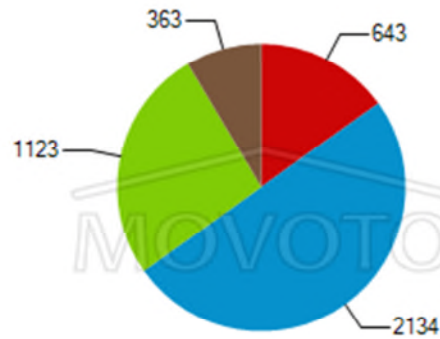

Household Size Distribution

■ 1 Person   ■ 4-5 Person
■ 2-3 Person   ■ 6 or More Person