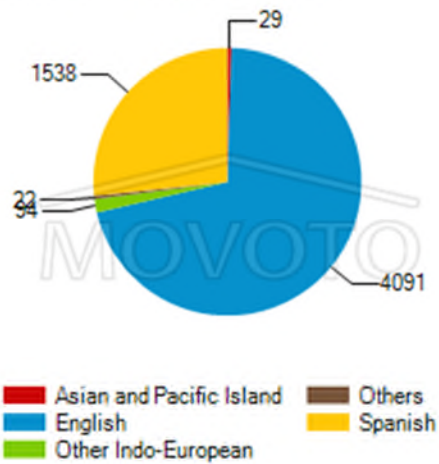

Household Language Distribution