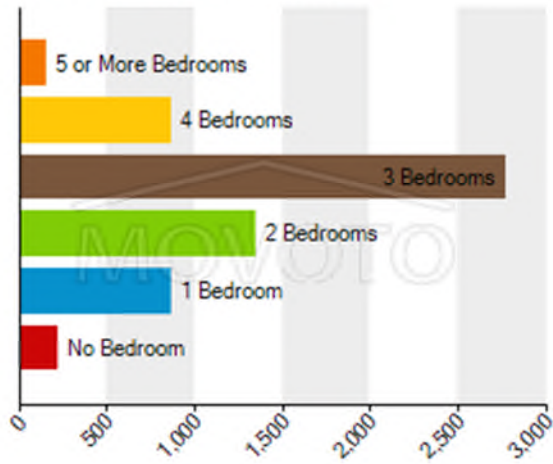

### Household Income Levels

■ Less than \$30,000    ■ \$75,000 to \$149,999  
■ \$30,000 to \$74,999    ■ \$150,000 or More

### Neighborhood Housing Characteristics for Buckeye, AZ 85326

Number of Rooms in Residences

Residences by Year Built

Number of Bedrooms in Residences

Owner vs Renter Occupancy

Rents of Renter Occupied Units