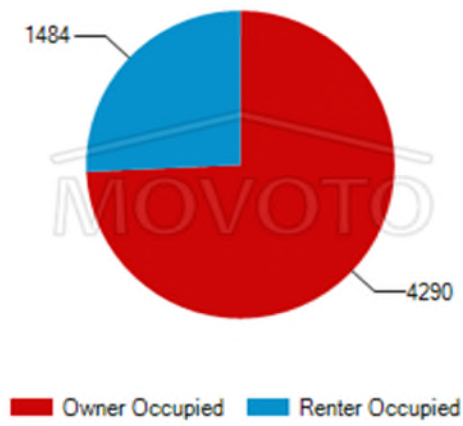

### Neighborhood Housing Characteristics for Buckeye, AZ 85326

Number of Rooms in Residences

Residences by Year Built

Number of Bedrooms in Residences

Owner vs Renter Occupancy

Rents of Renter Occupied Units