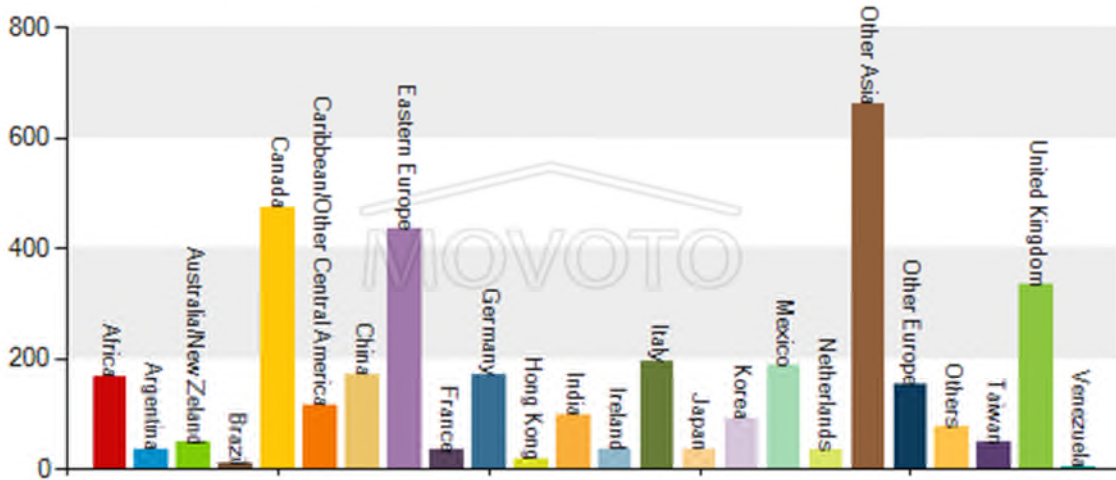

# Cave Creek

Population demographics in Scottsdale AZ

Population by Education Level

Population by Sex

Population by Age

Citizenships by Birthplace

### Birthplace for Foreign Born Polouation