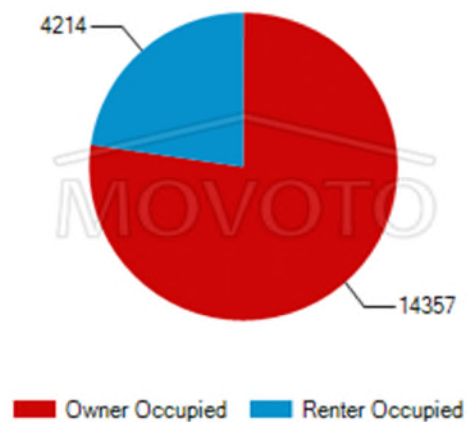

### Neighborhood Housing Characteristics for Scottsdale, AZ 85254

Number of Rooms in Residences

Residences by Year Built

Number of Bedrooms in Residences

Owner vs Renter Occupancy

Rents of Renter Occupied Units