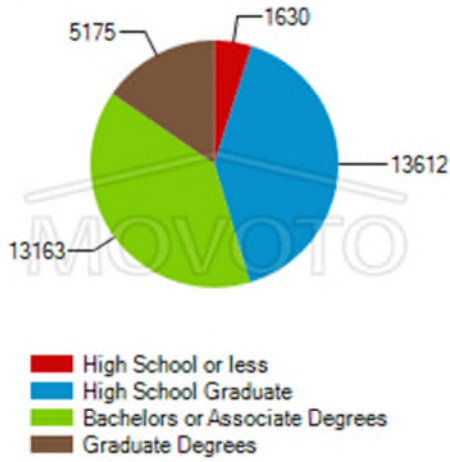

# Cave Creek

Population demographics in Scottsdale AZ

Population by Education Level

Population by Sex

Population by Age

Citizenships by Birthplace

### Birthplace for Foreign Born Polouation