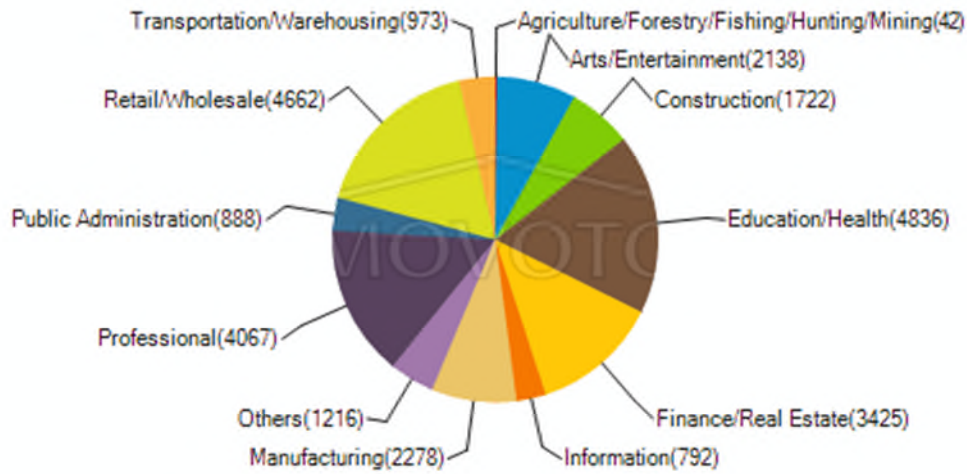

Civilian Employment Industry