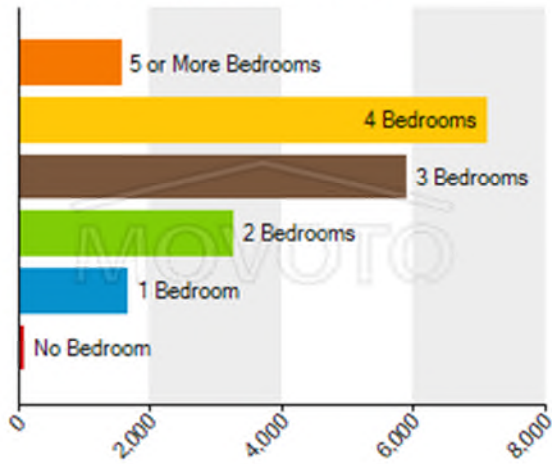

### Household Income Levels

■ Less than \$30,000    ■ \$75,000 to \$149,999  
■ \$30,000 to \$74,999    ■ \$150,000 or More

### Neighborhood Housing Characteristics for Scottsdale, AZ 85254

Number of Rooms in Residences

Residences by Year Built

Number of Bedrooms in Residences

Owner vs Renter Occupancy

Rents of Renter Occupied Units