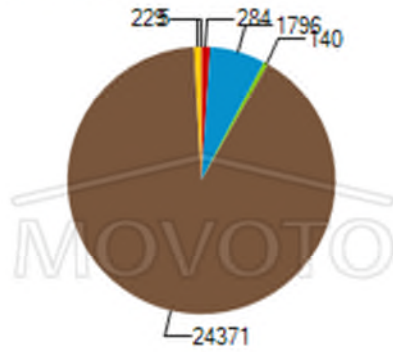

Means of Transportation to Work

- Walk or by Bicycle
- Private Vehicle
- Work at Home
- Public Transportation
- Others
- Taxi