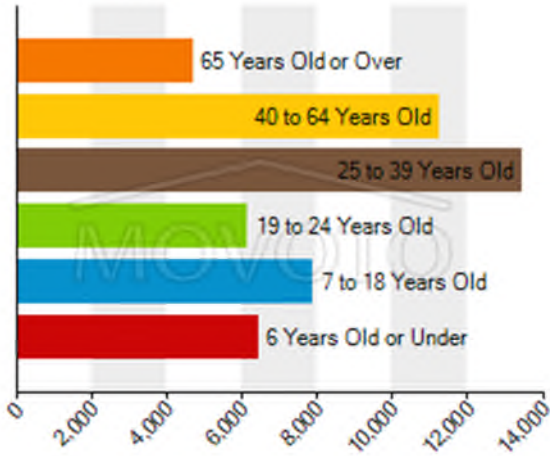

Mesa

Population demographics in Mesa AZ

Population by Education Level

Population by Sex

Population by Age

Citizenships by Birthplace

Birthplace for Foreign Born Poluation

Civilian Employment Industry

Means of Transportation to Work

- Walk or by Bicycle
- Work at Home
- Others
- Private Vehicle
- Public Transportation
- Taxi

Population by Race

- African American
- Asian or Pacific Islander
- Indian
- Mixed Races
- Others
- White