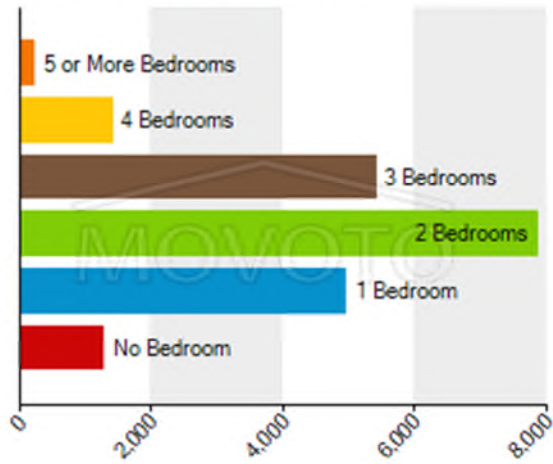

Unmarried Partner Households

Crime Statistics for Mesa

Crime Index by Year

Crime Index by Year 2009 Crimes by Types -- Mesa

Neighborhood Housing Characteristics for Mesa, AZ 85201

Number of Rooms in Residences

Residences by Year Built

Number of Bedrooms in Residences

Owner vs Renter Occupancy

Rents of Renter Occupied Units