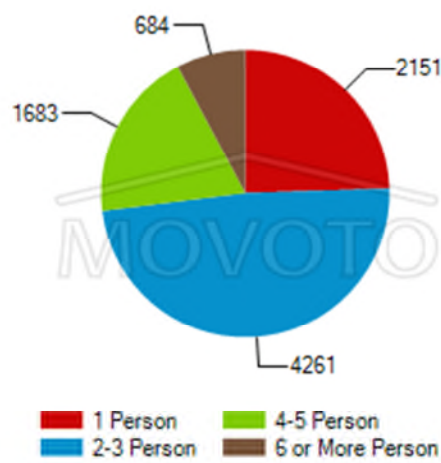

Means of Transportation to Work

- Walk or by Bicycle
- Work at Home
- Others
- Private Vehicle
- Public Transportation
- Taxi

Population by Race

- African American
- Asian or Pacific Islander
- Indian
- Mixed Races
- Others
- White

Employment Status

- Employed (Armed Forces)
- Employed (Civilian)
- Not in Labor Force
- Unemployed

Household Type by Children Presence

Household Income Levels

Household Size Distribution

Household Language Distribution

Unmarried Partner Households

Crime Statistics for Mesa

Crime Index by Year

Crime Index by Year 2009 Crimes by Types -- Mesa

Neighborhood Housing Characteristics for Mesa, AZ 85201

Number of Rooms in Residences