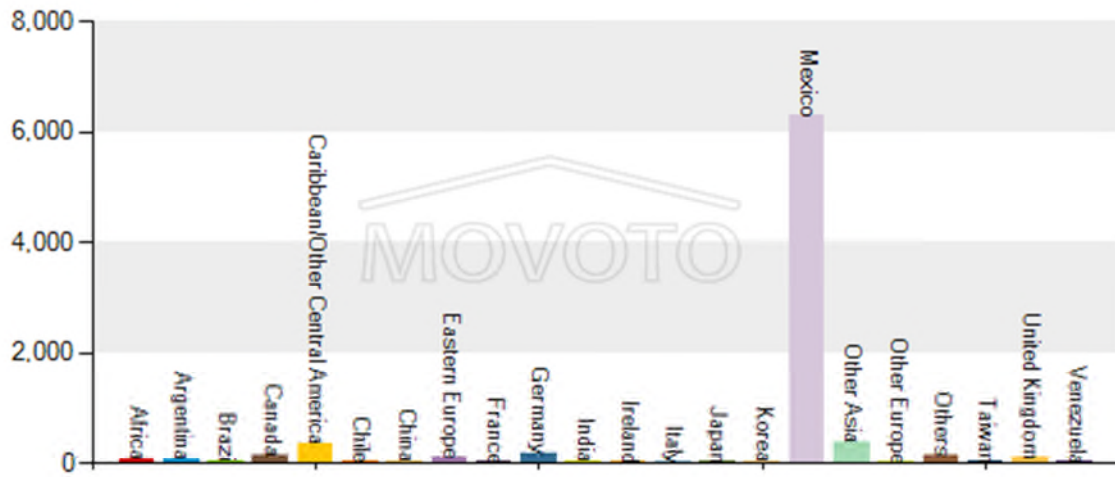

Mesa

Population demographics in Mesa AZ

Population by Education Level

Population by Sex

Population by Age

Citizenships by Birthplace

Birthplace for Foreign Born Poluation

Civilian Employment Industry

Means of Transportation to Work

- Walk or by Bicycle
- Work at Home
- Others
- Private Vehicle
- Public Transportation
- Taxi

Population by Race

- African American
- Asian or Pacific Islander
- Indian
- Mixed Races
- Others
- White