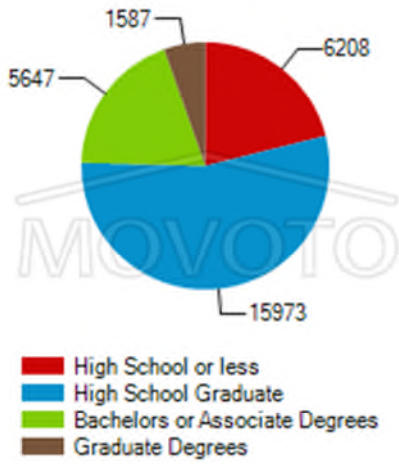

Mesa

Population demographics in Mesa AZ

Population by Education Level

Population by Sex

Population by Age

Citizenships by Birthplace

Birthplace for Foreign Born Poluation

Civilian Employment Industry

Means of Transportation to Work

- Walk or by Bicycle
- Work at Home
- Others
- Private Vehicle
- Public Transportation
- Taxi

Population by Race

- African American
- Asian or Pacific Islander
- Indian
- Mixed Races
- Others
- White