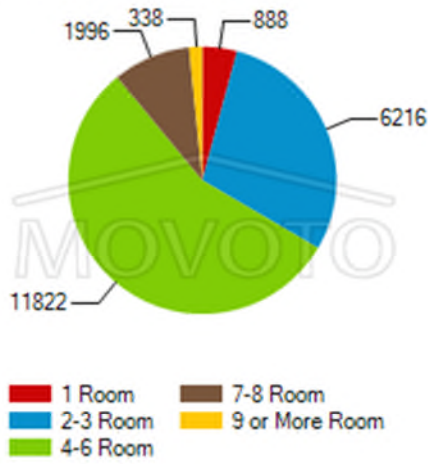

Unmarried Partner Households

Crime Statistics for Mesa

Crime Index by Year

Crime Index by Year 2009 Crimes by Types -- Mesa

Neighborhood Housing Characteristics for Mesa, AZ 85201

Number of Rooms in Residences

Residences by Year Built

Number of Bedrooms in Residences

Owner vs Renter Occupancy

Rents of Renter Occupied Units