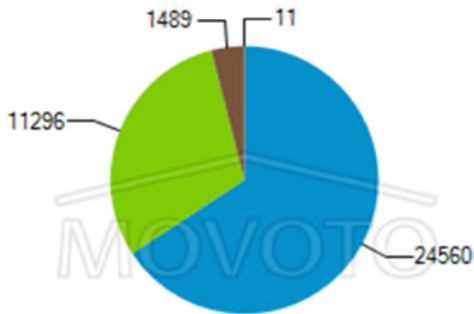

Mesa

Population demographics in Mesa AZ

Population by Education Level

Population by Sex

Population by Age

Citizenships by Birthplace

Birthplace for Foreign Born Poluation

Civilian Employment Industry

Means of Transportation to Work

- Walk or by Bicycle
- Work at Home
- Others
- Private Vehicle
- Public Transportation
- Taxi

Population by Race

- African American
- Asian or Pacific Islander
- Indian
- Mixed Races
- Others
- White

Employment Status

- Employed (Armed Forces)
- Employed (Civilian)
- Not in Labor Force
- Unemployed

Household Type by Children Presence

Household Income Levels

Household Size Distribution

Household Language Distribution