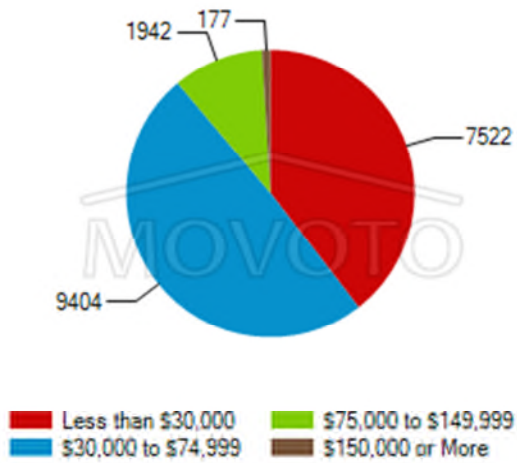

Means of Transportation to Work

- Walk or by Bicycle
- Work at Home
- Others
- Private Vehicle
- Public Transportation
- Taxi

Population by Race

- African American
- Asian or Pacific Islander
- Indian
- Mixed Races
- Others
- White

Employment Status

- Employed (Armed Forces)
- Employed (Civilian)
- Not in Labor Force
- Unemployed

Household Type by Children Presence

Household Income Levels

Household Size Distribution

Household Language Distribution

Unmarried Partner Households

Crime Statistics for Mesa

Crime Index by Year

Crime Index by Year 2009 Crimes by Types -- Mesa

Neighborhood Housing Characteristics for Mesa, AZ 85201

Number of Rooms in Residences