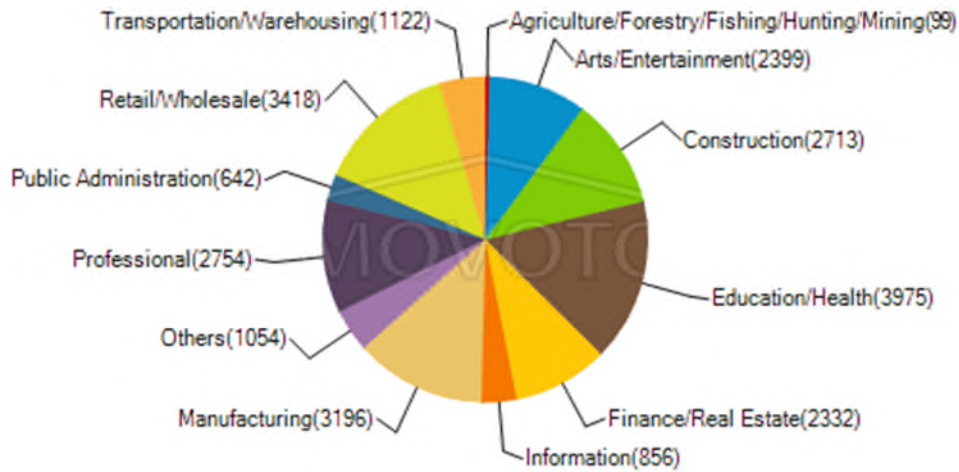

Mesa

Population demographics in Mesa AZ

Population by Education Level

Population by Sex

Population by Age

Citizenships by Birthplace

Birthplace for Foreign Born Poluation

Civilian Employment Industry

Means of Transportation to Work

- Walk or by Bicycle
- Work at Home
- Others
- Private Vehicle
- Public Transportation
- Taxi

Population by Race

- African American
- Asian or Pacific Islander
- Indian
- Mixed Races
- Others
- White