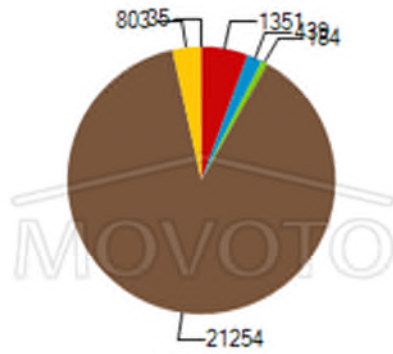

Mesa

Population demographics in Mesa AZ

Population by Education Level

Population by Sex

Population by Age

Citizenships by Birthplace

Birthplace for Foreign Born Poluation

Civilian Employment Industry

Means of Transportation to Work

- Walk or by Bicycle
- Work at Home
- Others
- Private Vehicle
- Public Transportation
- Taxi

Population by Race

- African American
- Asian or Pacific Islander
- Indian
- Mixed Races
- Others
- White