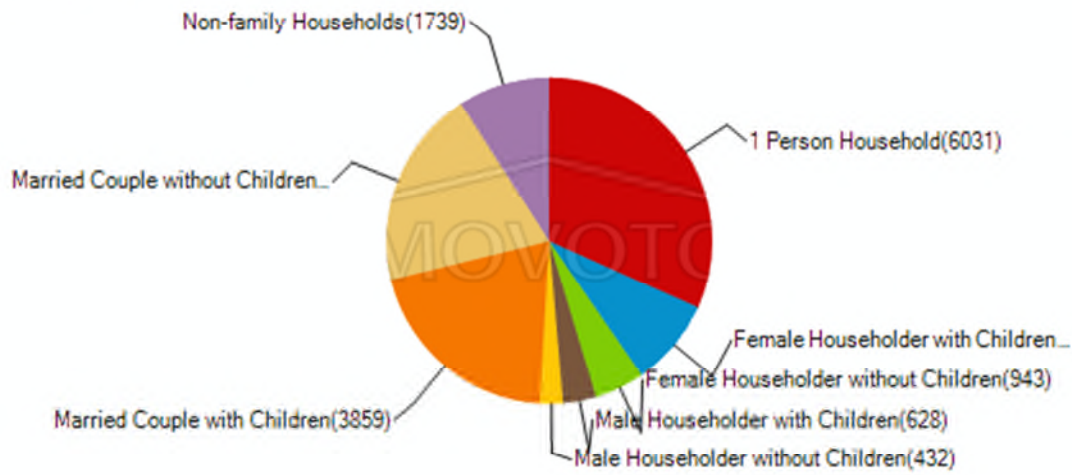

Mesa

Population demographics in Mesa AZ

Population by Education Level

Population by Sex

Population by Age

Citizenships by Birthplace

Birthplace for Foreign Born Poluation

Civilian Employment Industry

Means of Transportation to Work

- Walk or by Bicycle
- Work at Home
- Others
- Private Vehicle
- Public Transportation
- Taxi

Population by Race

- African American
- Asian or Pacific Islander
- Indian
- Mixed Races
- Others
- White

Employment Status

- Employed (Armed Forces)
- Employed (Civilian)
- Not in Labor Force
- Unemployed

Household Type by Children Presence

Household Income Levels

Household Size Distribution

Household Language Distribution