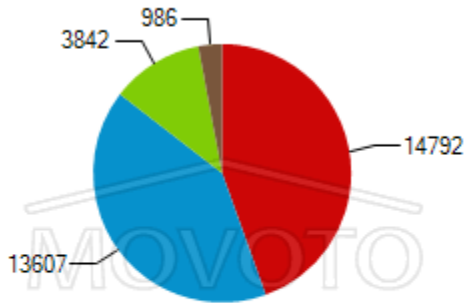

Population demographics in Phoenix AZ

Population by Education Level

- High School or less
- High School Graduate
- Bachelors or Associate Degrees
- Graduate Degrees

Population by Sex

- Female
- Male

Population by Age

Citizenships by Birthplace

Birthplace for Foreign Born Poluation

Civilian Employment Industry

Means of Transportation to Work

Population by Race

Employment Status

Household Distribution for Phoenix, AZ 85040

Household Type by Children Presence

Household Income Levels

■ Less than \$30,000 ■ \$75,000 to \$149,999
■ \$30,000 to \$74,999 ■ \$150,000 or More

Household Size Distribution

- 1 Person
- 2-3 Person
- 4-5 Person
- 6 or More Person