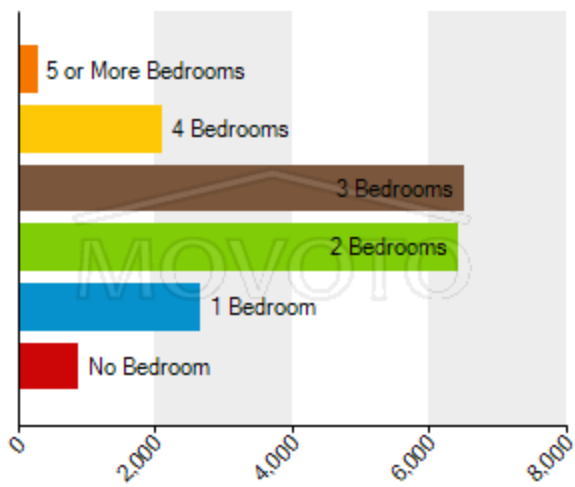

Household Type by Children Presence

Household Income Levels

■ Less than \$30,000 ■ \$75,000 to \$149,999
■ \$30,000 to \$74,999 ■ \$150,000 or More

Household Size Distribution

- 1 Person
- 2-3 Person
- 4-5 Person
- 6 or More Person

Crime Index by Year

Neighborhood Housing Characteristics for Phoenix, AZ 85040

Number of Rooms in Residences

Residences by Year Built

Number of Bedrooms in Residences

Rental Information for Phoenix, AZ 85040