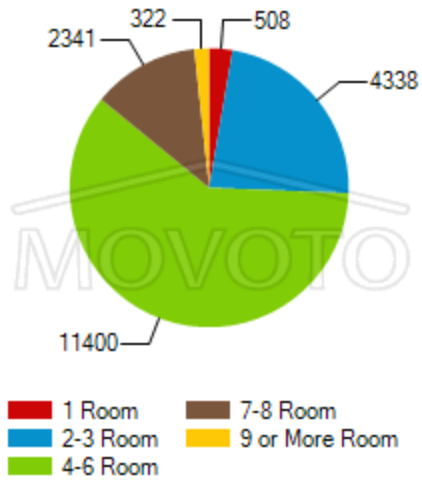

Household Type by Children Presence

Household Income Levels

■ Less than \$30,000 ■ \$75,000 to \$149,999
■ \$30,000 to \$74,999 ■ \$150,000 or More

Household Size Distribution

- 1 Person
- 2-3 Person
- 4-5 Person
- 6 or More Person

Crime Index by Year

Neighborhood Housing Characteristics for Phoenix, AZ 85040

Number of Rooms in Residences

Residences by Year Built

Number of Bedrooms in Residences

Rental Information for Phoenix, AZ 85040