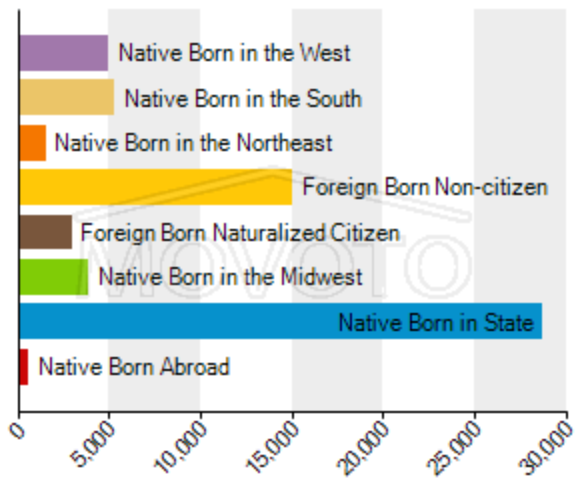

Population demographics in Phoenix AZ

Population by Education Level

- High School or less
- High School Graduate
- Bachelors or Associate Degrees
- Graduate Degrees

Population by Sex

- Female
- Male

Population by Age

Citizenships by Birthplace

Birthplace for Foreign Born Poluation

Civilian Employment Industry

Means of Transportation to Work

Population by Race

Employment Status

Household Distribution for Phoenix, AZ 85040

Household Type by Children Presence

Household Income Levels

■ Less than \$30,000 ■ \$75,000 to \$149,999
■ \$30,000 to \$74,999 ■ \$150,000 or More

Household Size Distribution

- 1 Person
- 2-3 Person
- 4-5 Person
- 6 or More Person