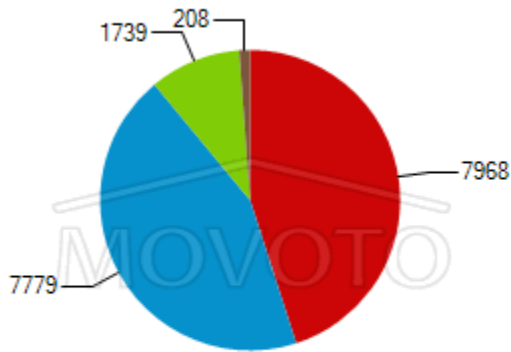

Population demographics in Phoenix AZ

Population by Education Level

- High School or less
- High School Graduate
- Bachelors or Associate Degrees
- Graduate Degrees

Population by Sex

- Female
- Male

Population by Age

Citizenships by Birthplace

Birthplace for Foreign Born Poluation

Civilian Employment Industry

Means of Transportation to Work

Population by Race

Employment Status

Household Distribution for Phoenix, AZ 85040

Household Type by Children Presence

Household Income Levels

■ Less than \$30,000 ■ \$75,000 to \$149,999
■ \$30,000 to \$74,999 ■ \$150,000 or More

Household Size Distribution

- 1 Person
- 2-3 Person
- 4-5 Person
- 6 or More Person