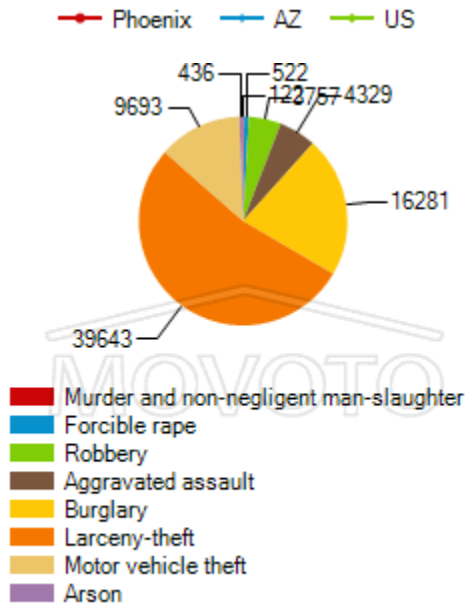

Crime Statistics for Phoenix

Crime Index by Year
2009 Crimes by Types -- Phoenix

Crime Index by Year

Neighborhood Housing Characteristics for Phoenix, AZ 85040