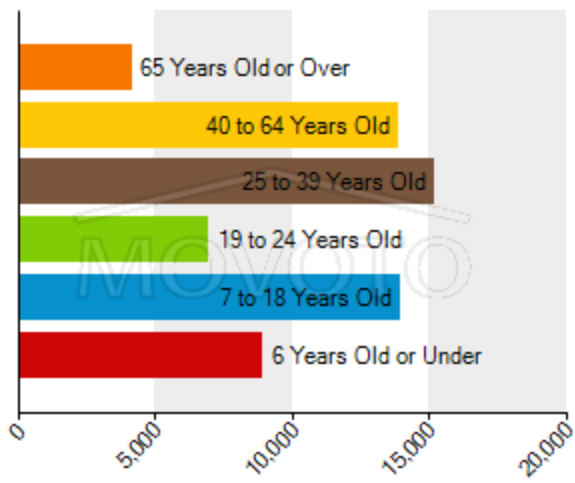

Population demographics in Phoenix AZ

Population by Education Level

- High School or less
- High School Graduate
- Bachelors or Associate Degrees
- Graduate Degrees

Population by Sex

- Female
- Male

Population by Age

Citizenships by Birthplace

Birthplace for Foreign Born Poluation

Civilian Employment Industry

Means of Transportation to Work

Population by Race

Employment Status

Household Distribution for Phoenix, AZ 85040

Household Type by Children Presence

Household Income Levels

■ Less than \$30,000 ■ \$75,000 to \$149,999
■ \$30,000 to \$74,999 ■ \$150,000 or More

Household Size Distribution

- 1 Person
- 2-3 Person
- 4-5 Person
- 6 or More Person