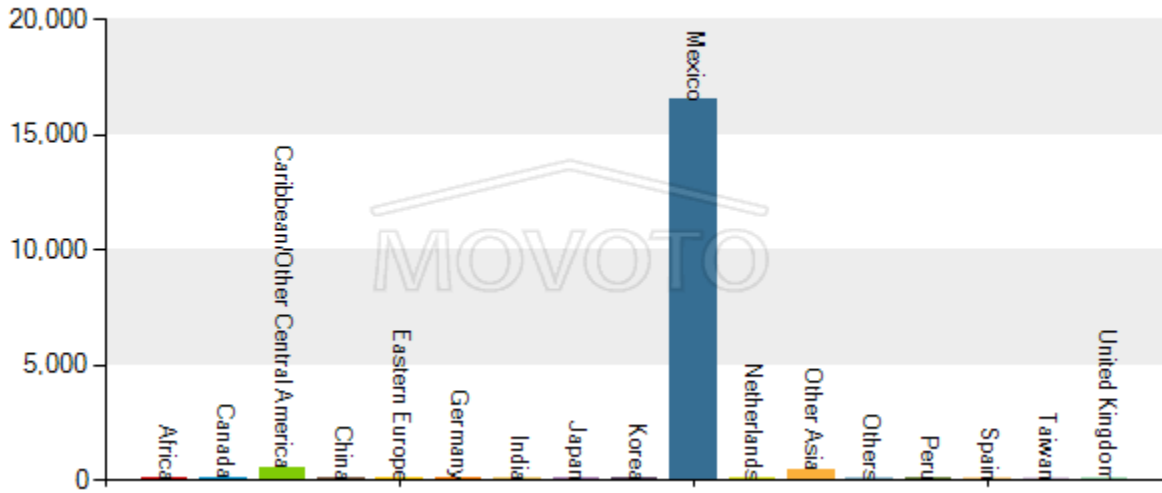

Population demographics in Phoenix AZ

Population by Education Level

- High School or less
- High School Graduate
- Bachelors or Associate Degrees
- Graduate Degrees

Population by Sex

- Female
- Male

Population by Age

Citizenships by Birthplace

Birthplace for Foreign Born Poluation

Civilian Employment Industry

Means of Transportation to Work

Population by Race

Employment Status

Household Distribution for Phoenix, AZ 85040

Household Type by Children Presence

Household Income Levels

■ Less than \$30,000 ■ \$75,000 to \$149,999
■ \$30,000 to \$74,999 ■ \$150,000 or More

Household Size Distribution

- 1 Person
- 2-3 Person
- 4-5 Person
- 6 or More Person