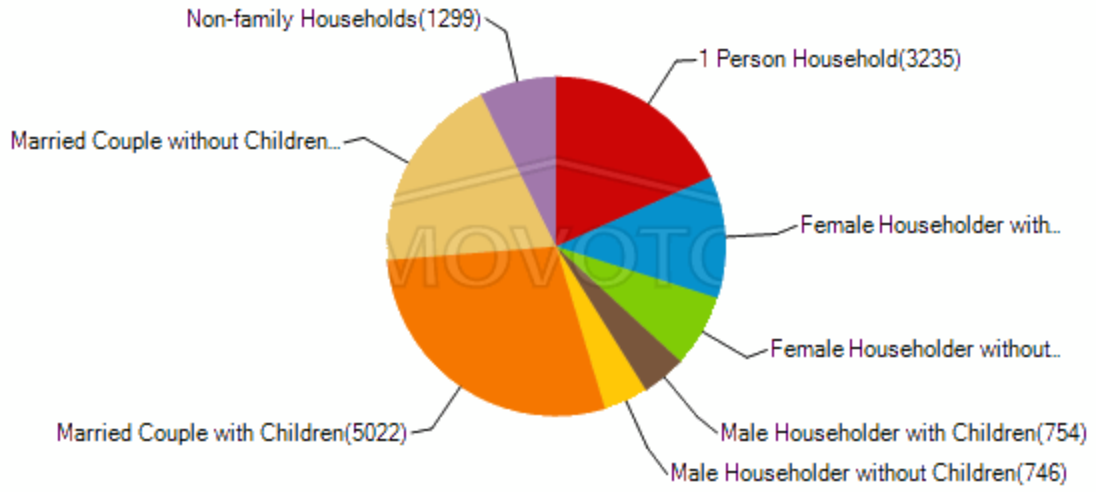

Population demographics in Phoenix AZ

Population by Education Level

- High School or less
- High School Graduate
- Bachelors or Associate Degrees
- Graduate Degrees

Population by Sex

- Female
- Male

Population by Age

Citizenships by Birthplace

Birthplace for Foreign Born Poluation

Civilian Employment Industry

Means of Transportation to Work

Population by Race

Employment Status

Household Distribution for Phoenix, AZ 85040

Household Type by Children Presence

Household Income Levels

■ Less than \$30,000 ■ \$75,000 to \$149,999
■ \$30,000 to \$74,999 ■ \$150,000 or More

Household Size Distribution

- 1 Person
- 2-3 Person
- 4-5 Person
- 6 or More Person