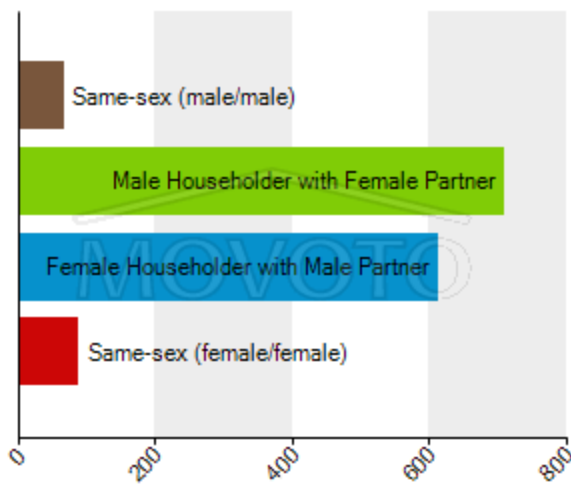

Unmarried Partner Households