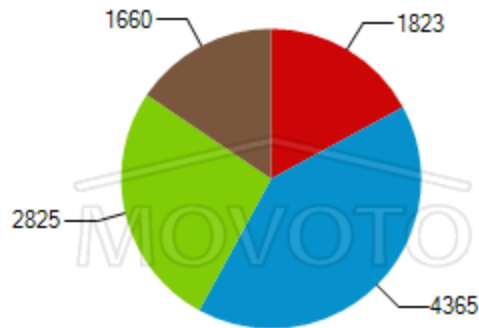

Citizenships by Birthplace

Birthplace for Foreign Born Poluation

Civilian Employment Industry

Means of Transportation to Work

Population by Race

Employment Status

Household Distribution for Phoenix, AZ 85040

Household Type by Children Presence

Household Income Levels

■ Less than \$30,000 ■ \$75,000 to \$149,999
■ \$30,000 to \$74,999 ■ \$150,000 or More

Household Size Distribution

- 1 Person
- 2-3 Person
- 4-5 Person
- 6 or More Person