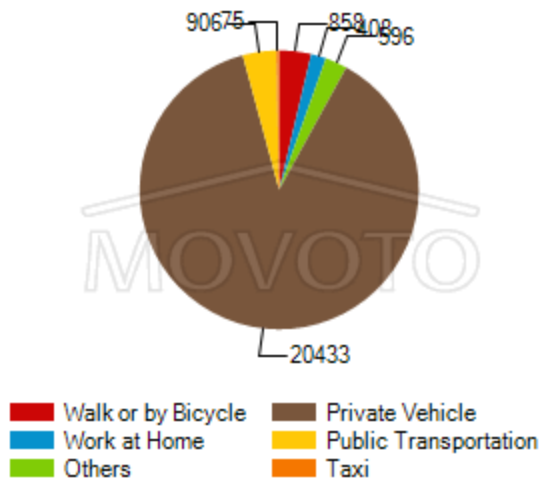

Citizenships by Birthplace

Birthplace for Foreign Born Poluation

Civilian Employment Industry

Means of Transportation to Work

Population by Race

Employment Status

Household Distribution for Phoenix, AZ 85040

Household Type by Children Presence

Household Income Levels

■ Less than \$30,000 ■ \$75,000 to \$149,999
■ \$30,000 to \$74,999 ■ \$150,000 or More

Household Size Distribution

- 1 Person
- 2-3 Person
- 4-5 Person
- 6 or More Person