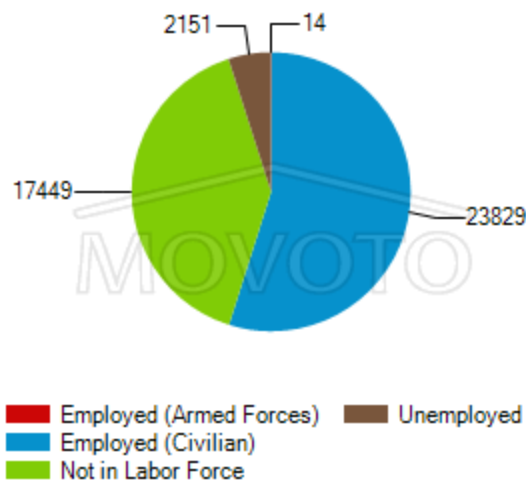

Citizenships by Birthplace

Birthplace for Foreign Born Poluation

Civilian Employment Industry

Means of Transportation to Work

Population by Race

Employment Status

Household Distribution for Phoenix, AZ 85040

Household Type by Children Presence

Household Income Levels

■ Less than \$30,000 ■ \$75,000 to \$149,999
■ \$30,000 to \$74,999 ■ \$150,000 or More

Household Size Distribution

- 1 Person
- 2-3 Person
- 4-5 Person
- 6 or More Person