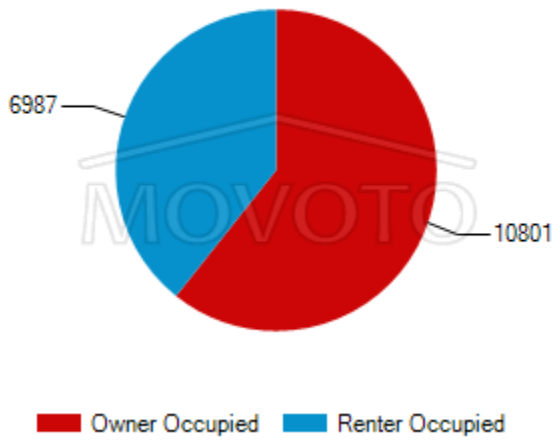

Rental Information for Phoenix, AZ 85040

Owner vs Renter Occupancy