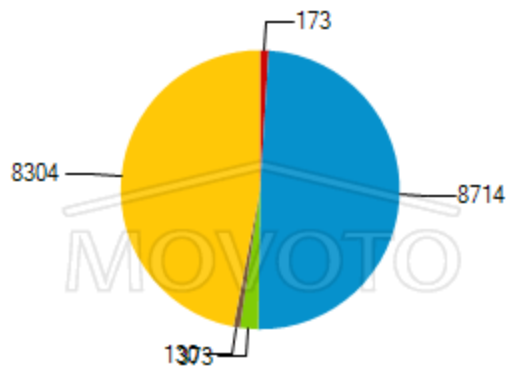

Household Language Distribution