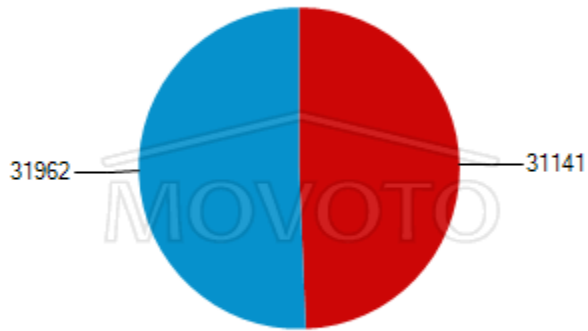

Population demographics in Phoenix AZ

Population by Education Level

- High School or less
- High School Graduate
- Bachelors or Associate Degrees
- Graduate Degrees

Population by Sex

- Female
- Male

Population by Age

Citizenships by Birthplace

Birthplace for Foreign Born Poluation

Civilian Employment Industry

Means of Transportation to Work

Population by Race

Employment Status

Household Distribution for Phoenix, AZ 85040

Household Type by Children Presence

Household Income Levels

■ Less than \$30,000 ■ \$75,000 to \$149,999
■ \$30,000 to \$74,999 ■ \$150,000 or More

Household Size Distribution

- 1 Person
- 2-3 Person
- 4-5 Person
- 6 or More Person