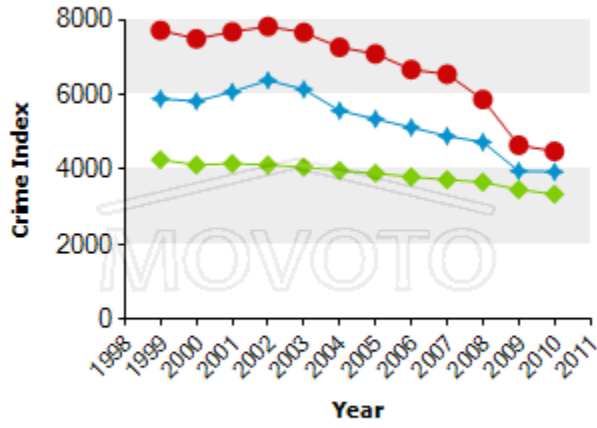

Crime Statistics for Phoenix

Crime Index by Year
2009 Crimes by Types -- Phoenix

Crime Index by Year

Neighborhood Housing Characteristics for Phoenix, AZ 85040