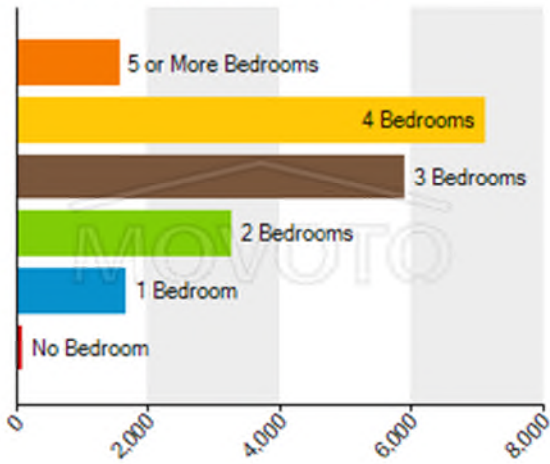

Neighborhood Housing Characteristics for Scottsdale, AZ 85254

Number of Rooms in Residences

Residences by Year Built

Number of Bedrooms in Residences

Owner vs Renter Occupancy

Rents of Renter Occupied Units