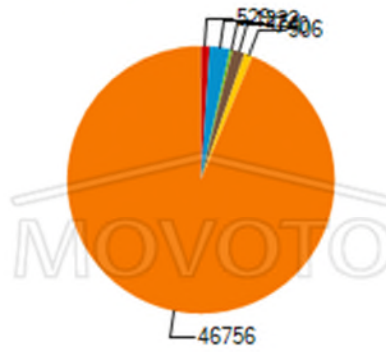

Scottsdale Arizona

Population demographics in Scottsdale AZ

Population by Education Level

Population by Sex

Population by Age

Citizenships by Birthplace

Birthplace for Foreign Born Polouation

Civilian Employment Industry

Means of Transportation to Work

- Walk or by Bicycle
- Work at Home
- Others
- Private Vehicle
- Public Transportation
- Taxi

Population by Race

- African American
- Asian or Pacific Islander
- Indian
- Mixed Races
- Others
- White

Employment Status

- Employed (Armed Forces)
- Employed (Civilian)
- Not in Labor Force
- Unemployed

Household Type by Children Presence

Household Income Levels

■ Less than \$30,000 ■ \$75,000 to \$149,999
■ \$30,000 to \$74,999 ■ \$150,000 or More