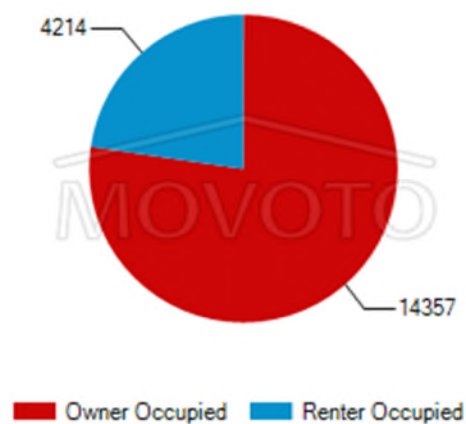

Employment Status

- Employed (Armed Forces)
- Employed (Civilian)
- Not in Labor Force
- Unemployed

Household Type by Children Presence

Household Income Levels

■ Less than \$30,000 ■ \$75,000 to \$149,999
■ \$30,000 to \$74,999 ■ \$150,000 or More

Neighborhood Housing Characteristics for Scottsdale, AZ 85254

Number of Rooms in Residences

Residences by Year Built

Number of Bedrooms in Residences

Owner vs Renter Occupancy

Rents of Renter Occupied Units