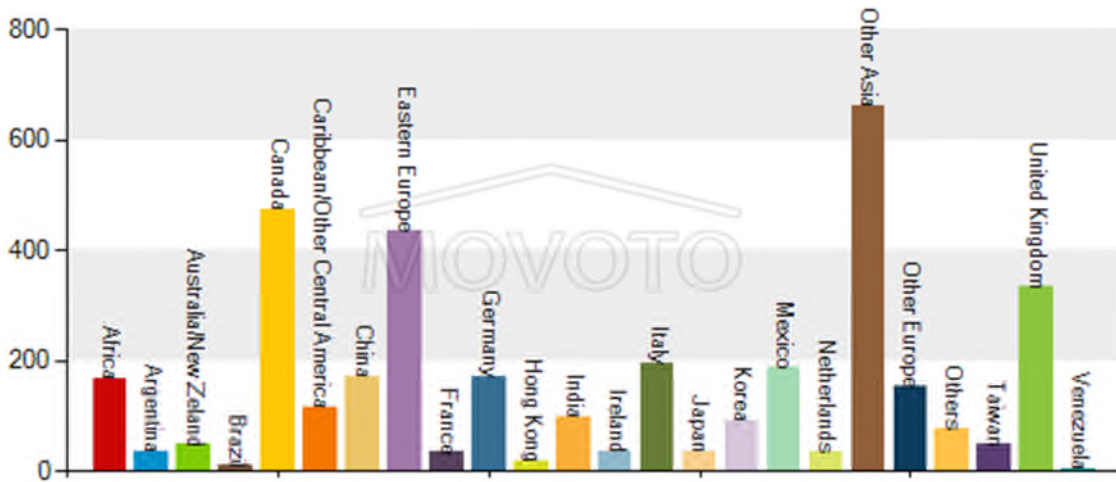

Scottsdale Arizona

Population demographics in Scottsdale AZ

Population by Education Level

Population by Sex

Population by Age

Citizenships by Birthplace

Birthplace for Foreign Born Polouation

Civilian Employment Industry

Means of Transportation to Work

- Walk or by Bicycle
- Work at Home
- Others
- Private Vehicle
- Public Transportation
- Taxi

Population by Race

- African American
- Asian or Pacific Islander
- Indian
- Mixed Races
- Others
- White