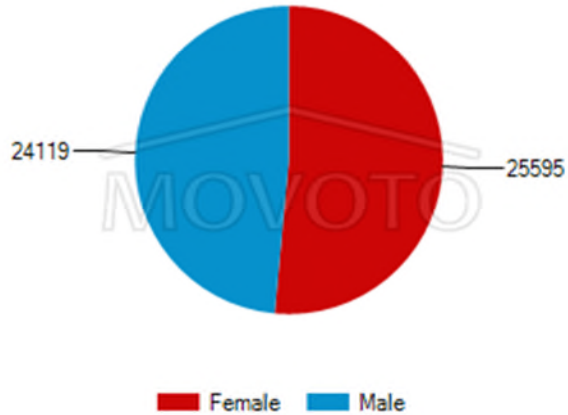

Scottsdale Arizona

Population demographics in Scottsdale AZ

Population by Education Level

Population by Sex

Population by Age

Citizenships by Birthplace

Birthplace for Foreign Born Polouation

Civilian Employment Industry

Means of Transportation to Work

- Walk or by Bicycle
- Work at Home
- Others
- Private Vehicle
- Public Transportation
- Taxi

Population by Race

- African American
- Asian or Pacific Islander
- Indian
- Mixed Races
- Others
- White