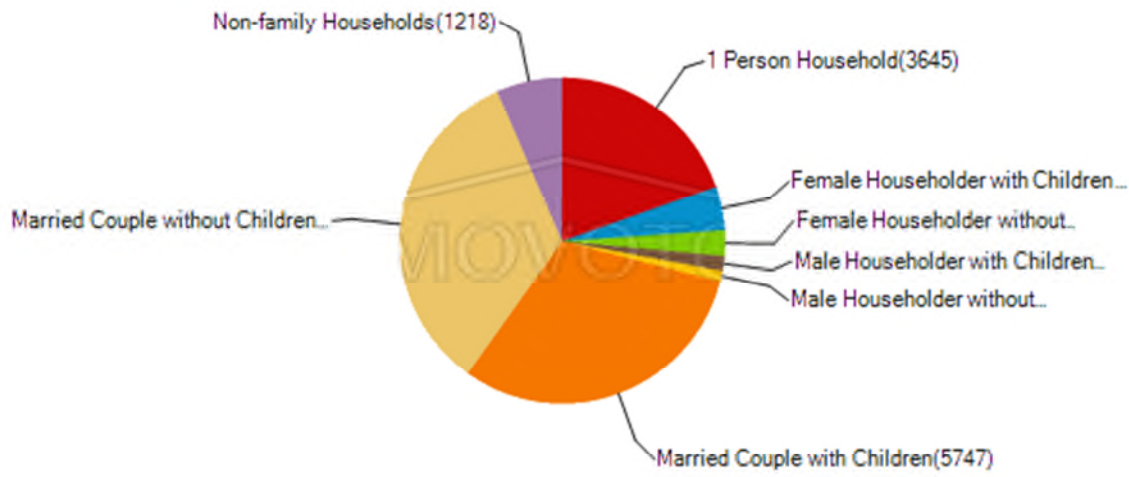

Scottsdale Arizona

Population demographics in Scottsdale AZ

Population by Education Level

Population by Sex

Population by Age

Citizenships by Birthplace

Birthplace for Foreign Born Polouation

Civilian Employment Industry

Means of Transportation to Work

- Walk or by Bicycle
- Work at Home
- Others
- Private Vehicle
- Public Transportation
- Taxi

Population by Race

- African American
- Asian or Pacific Islander
- Indian
- Mixed Races
- Others
- White

Employment Status

- Employed (Armed Forces)
- Employed (Civilian)
- Not in Labor Force
- Unemployed

Household Type by Children Presence

Household Income Levels

■ Less than \$30,000 ■ \$75,000 to \$149,999
■ \$30,000 to \$74,999 ■ \$150,000 or More