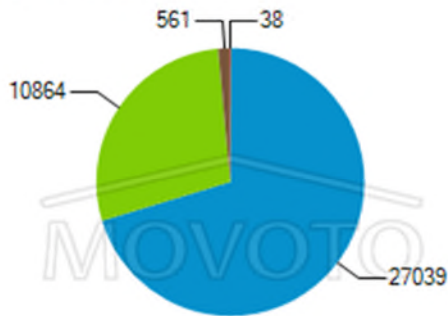

Means of Transportation to Work

- Walk or by Bicycle
- Work at Home
- Others
- Private Vehicle
- Public Transportation
- Taxi

Population by Race

- African American
- Asian or Pacific Islander
- Indian
- Mixed Races
- Others
- White

Employment Status

- Employed (Armed Forces)
- Employed (Civilian)
- Not in Labor Force
- Unemployed

Household Type by Children Presence

Household Income Levels

■ Less than \$30,000 ■ \$75,000 to \$149,999
■ \$30,000 to \$74,999 ■ \$150,000 or More