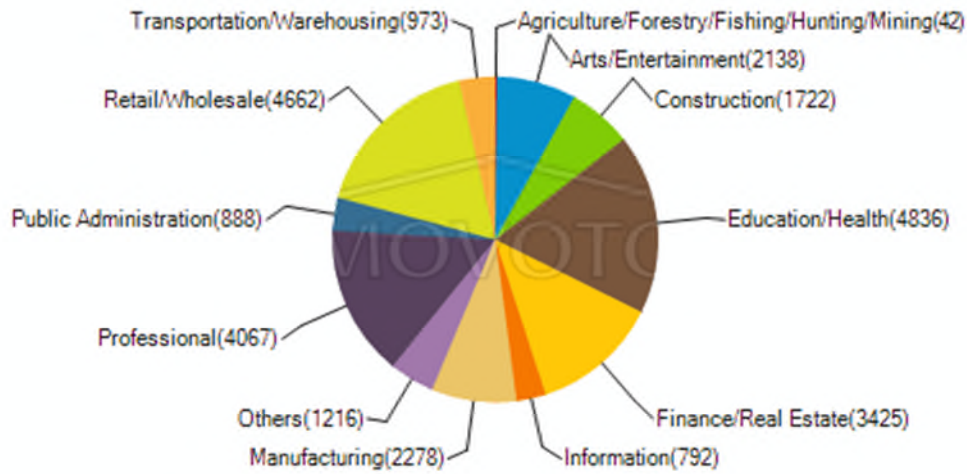

Scottsdale Arizona

Population demographics in Scottsdale AZ

Population by Education Level

Population by Sex

Population by Age

Citizenships by Birthplace

Birthplace for Foreign Born Polouation

Civilian Employment Industry

Means of Transportation to Work

- Walk or by Bicycle
- Work at Home
- Others
- Private Vehicle
- Public Transportation
- Taxi

Population by Race

- African American
- Asian or Pacific Islander
- Indian
- Mixed Races
- Others
- White

Employment Status

- Employed (Armed Forces)
- Employed (Civilian)
- Not in Labor Force
- Unemployed

Household Type by Children Presence

Household Income Levels

■ Less than \$30,000 ■ \$75,000 to \$149,999
■ \$30,000 to \$74,999 ■ \$150,000 or More