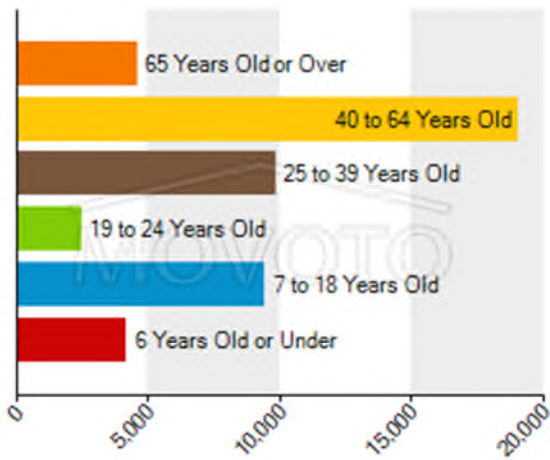

Scottsdale Arizona

Population demographics in Scottsdale AZ

Population by Education Level

Population by Sex

Population by Age

Citizenships by Birthplace

Birthplace for Foreign Born Polouation

Civilian Employment Industry

Means of Transportation to Work

- Walk or by Bicycle
- Work at Home
- Others
- Private Vehicle
- Public Transportation
- Taxi

Population by Race

- African American
- Asian or Pacific Islander
- Indian
- Mixed Races
- Others
- White

Employment Status

- Employed (Armed Forces)
- Employed (Civilian)
- Not in Labor Force
- Unemployed

Household Type by Children Presence

Household Income Levels

■ Less than \$30,000 ■ \$75,000 to \$149,999
■ \$30,000 to \$74,999 ■ \$150,000 or More