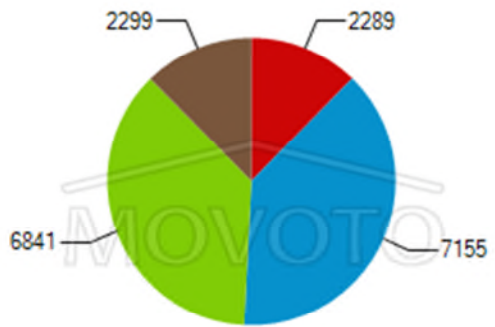

Employment Status

- Employed (Armed Forces)
- Employed (Civilian)
- Not in Labor Force
- Unemployed

Household Type by Children Presence

Household Income Levels

■ Less than \$30,000 ■ \$75,000 to \$149,999
■ \$30,000 to \$74,999 ■ \$150,000 or More