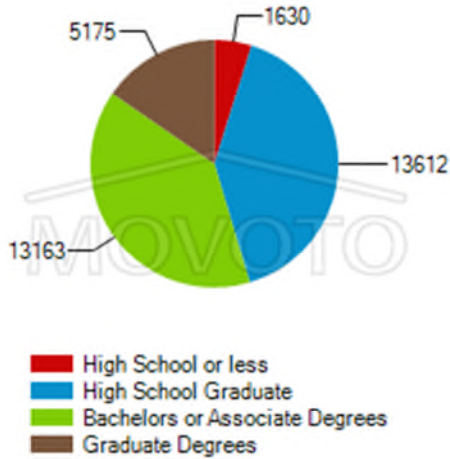

Scottsdale Arizona

Population demographics in Scottsdale AZ

Population by Education Level

Population by Sex

Population by Age

Citizenships by Birthplace

Birthplace for Foreign Born Polouation

Civilian Employment Industry

Means of Transportation to Work

- Walk or by Bicycle
- Work at Home
- Others
- Private Vehicle
- Public Transportation
- Taxi

Population by Race

- African American
- Asian or Pacific Islander
- Indian
- Mixed Races
- Others
- White

Employment Status

- Employed (Armed Forces)
- Employed (Civilian)
- Not in Labor Force
- Unemployed

Household Type by Children Presence

Household Income Levels

■ Less than \$30,000 ■ \$75,000 to \$149,999
■ \$30,000 to \$74,999 ■ \$150,000 or More