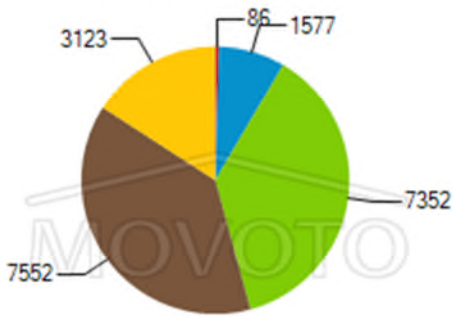

Number of Rooms in Residences