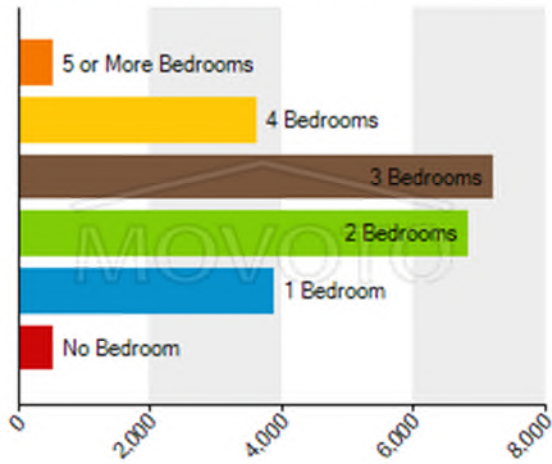

Unmarried Partner Households

Crime Statistics for Tempe

Crime Index by Year

Crime Index by Year 2009 Crimes by Types -- Tempe

Neighborhood Housing Characteristics for Tempe, AZ 85282

Number of Rooms in Residences

Residences by Year Built

Number of Bedrooms in Residences

Owner vs Renter Occupancy

Owner Occupied Renter Occupied

Rents of Renter Occupied Units