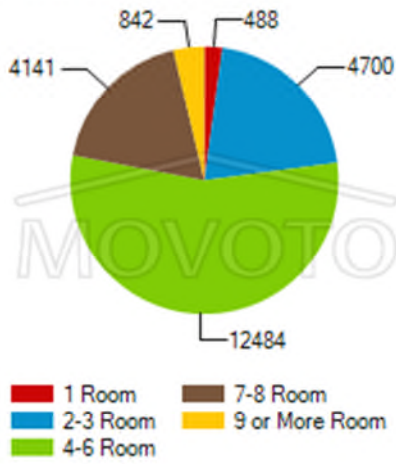

Unmarried Partner Households

Crime Statistics for Tempe

Crime Index by Year

Crime Index by Year 2009 Crimes by Types -- Tempe

Neighborhood Housing Characteristics for Tempe, AZ 85282

Number of Rooms in Residences

Residences by Year Built

Number of Bedrooms in Residences

Owner vs Renter Occupancy

Owner Occupied Renter Occupied

Rents of Renter Occupied Units