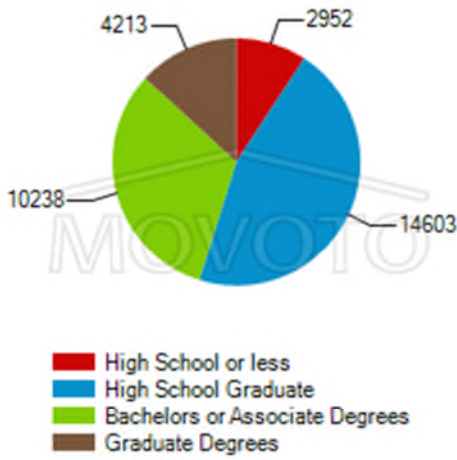

Tempe

Population demographics in Tempe AZ

Population by Education Level

Population by Sex

Population by Age

Citizenships by Birthplace

Birthplace for Foreign Born Polouation

Civilian Employment Industry

Means of Transportation to Work

- Walk or by Bicycle
- Work at Home
- Others
- Private Vehicle
- Public Transportation
- Taxi

Population by Race

- African American
- Asian or Pacific Islander
- Indian
- Mixed Races
- Others
- White