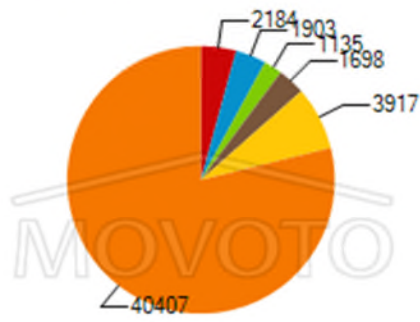

Tempe

Population demographics in Tempe AZ

Population by Education Level

Population by Sex

Population by Age

Citizenships by Birthplace

Birthplace for Foreign Born Polouation

Civilian Employment Industry

Means of Transportation to Work

- Walk or by Bicycle
- Work at Home
- Others
- Private Vehicle
- Public Transportation
- Taxi

Population by Race

- African American
- Asian or Pacific Islander
- Indian
- Mixed Races
- Others
- White