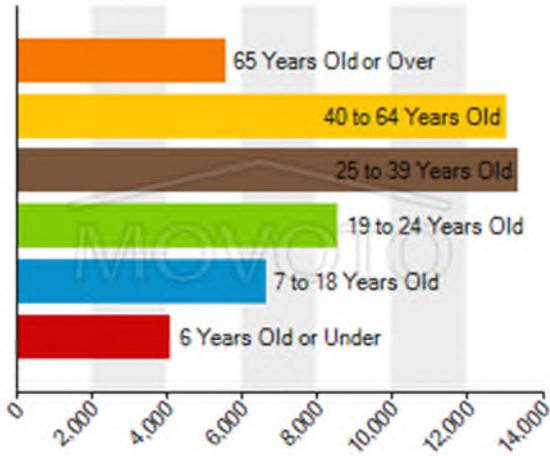

Tempe

Population demographics in Tempe AZ

Population by Education Level

Population by Sex

Population by Age

Citizenships by Birthplace

Birthplace for Foreign Born Polouation

Civilian Employment Industry

Means of Transportation to Work

- Walk or by Bicycle
- Work at Home
- Others
- Private Vehicle
- Public Transportation
- Taxi

Population by Race

- African American
- Asian or Pacific Islander
- Indian
- Mixed Races
- Others
- White