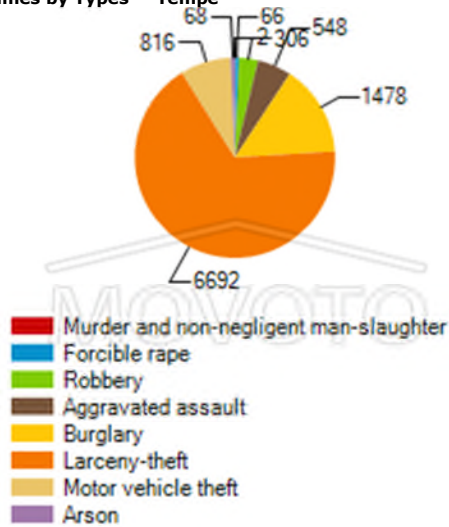

Employment Status

- Employed (Armed Forces)
- Employed (Civilian)
- Not in Labor Force
- Unemployed

Household Type by Children Presence

Household Income Levels

Household Size Distribution

Household Language Distribution

Unmarried Partner Households

Crime Statistics for Tempe

Crime Index by Year

Crime Index by Year 2009 Crimes by Types -- Tempe

Neighborhood Housing Characteristics for Tempe, AZ 85282

Number of Rooms in Residences