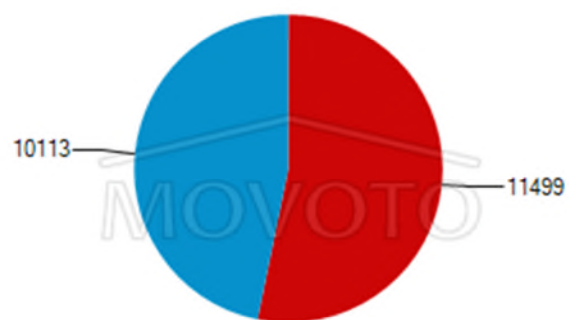

Owner vs Renter Occupancy