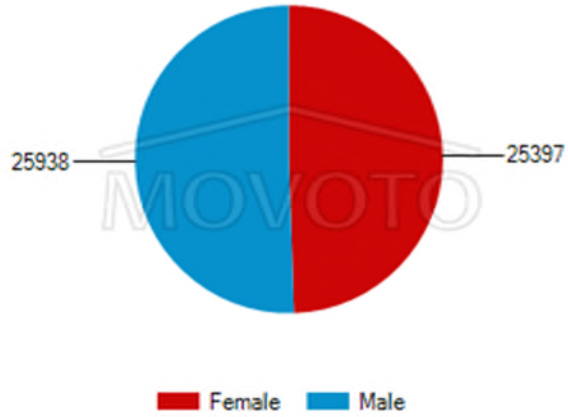

Tempe

Population demographics in Tempe AZ

Population by Education Level

Population by Sex

Population by Age

Citizenships by Birthplace

Birthplace for Foreign Born Polouation

Civilian Employment Industry

Means of Transportation to Work

- Walk or by Bicycle
- Work at Home
- Others
- Private Vehicle
- Public Transportation
- Taxi

Population by Race

- African American
- Asian or Pacific Islander
- Indian
- Mixed Races
- Others
- White