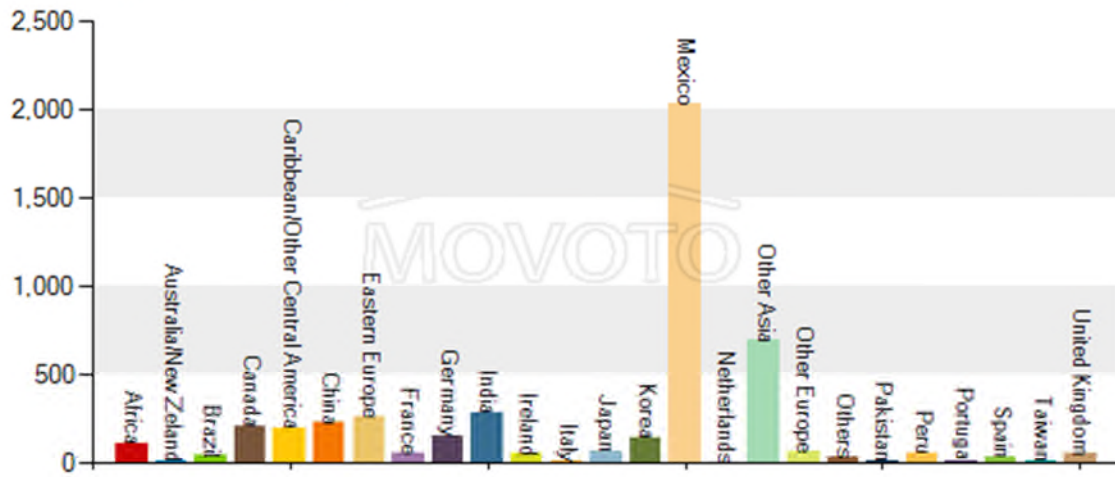

Tempe

Population demographics in Tempe AZ

Population by Education Level

Population by Sex

Population by Age

Citizenships by Birthplace

Birthplace for Foreign Born Polouation

Civilian Employment Industry

Means of Transportation to Work

- Walk or by Bicycle
- Work at Home
- Others
- Private Vehicle
- Public Transportation
- Taxi

Population by Race

- African American
- Asian or Pacific Islander
- Indian
- Mixed Races
- Others
- White