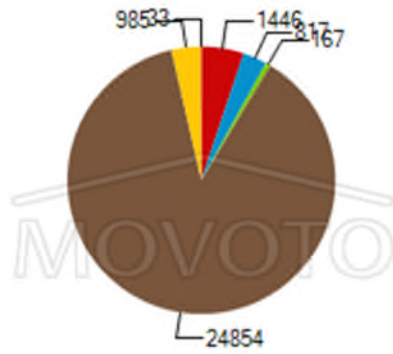

Tempe

Population demographics in Tempe AZ

Population by Education Level

Population by Sex

Population by Age

Citizenships by Birthplace

Birthplace for Foreign Born Polouation

Civilian Employment Industry

Means of Transportation to Work

- Walk or by Bicycle
- Work at Home
- Others
- Private Vehicle
- Public Transportation
- Taxi

Population by Race

- African American
- Asian or Pacific Islander
- Indian
- Mixed Races
- Others
- White