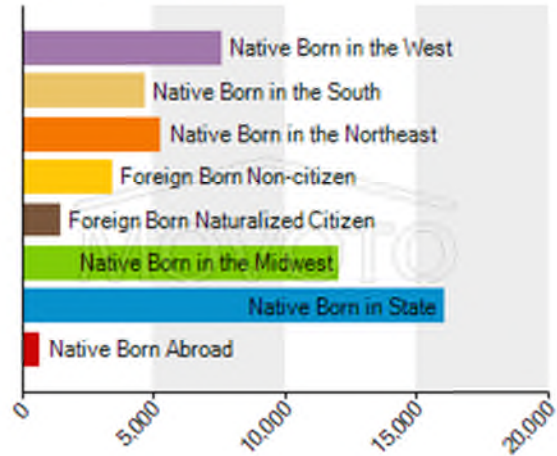

Tempe

Population demographics in Tempe AZ

Population by Education Level

Population by Sex

Population by Age

Citizenships by Birthplace

Birthplace for Foreign Born Polouation

Civilian Employment Industry

Means of Transportation to Work

- Walk or by Bicycle
- Work at Home
- Others
- Private Vehicle
- Public Transportation
- Taxi

Population by Race

- African American
- Asian or Pacific Islander
- Indian
- Mixed Races
- Others
- White