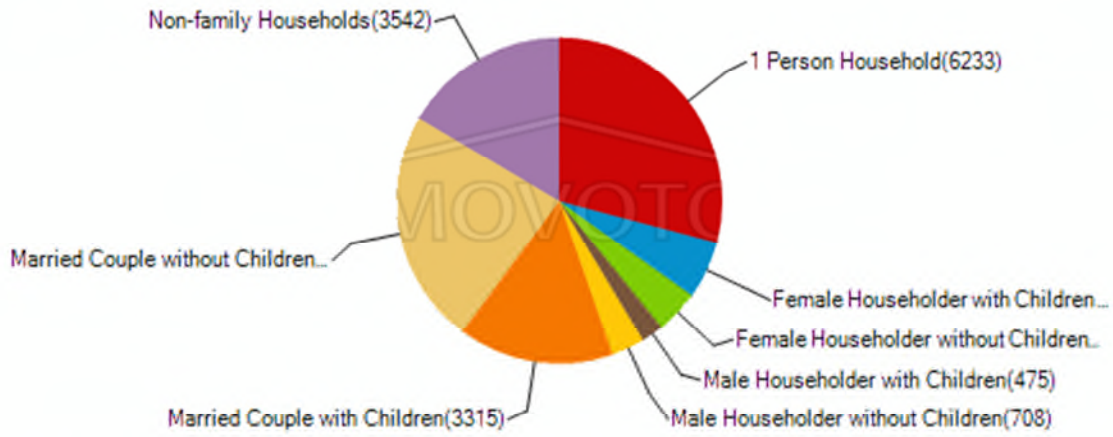

Tempe

Population demographics in Tempe AZ

Population by Education Level

Population by Sex

Population by Age

Citizenships by Birthplace

Birthplace for Foreign Born Polouation

Civilian Employment Industry

Means of Transportation to Work

- Walk or by Bicycle
- Work at Home
- Others
- Private Vehicle
- Public Transportation
- Taxi

Population by Race

- African American
- Asian or Pacific Islander
- Indian
- Mixed Races
- Others
- White

Employment Status

- Employed (Armed Forces)
- Employed (Civilian)
- Not in Labor Force
- Unemployed

Household Type by Children Presence

Household Income Levels

Household Size Distribution

Household Language Distribution