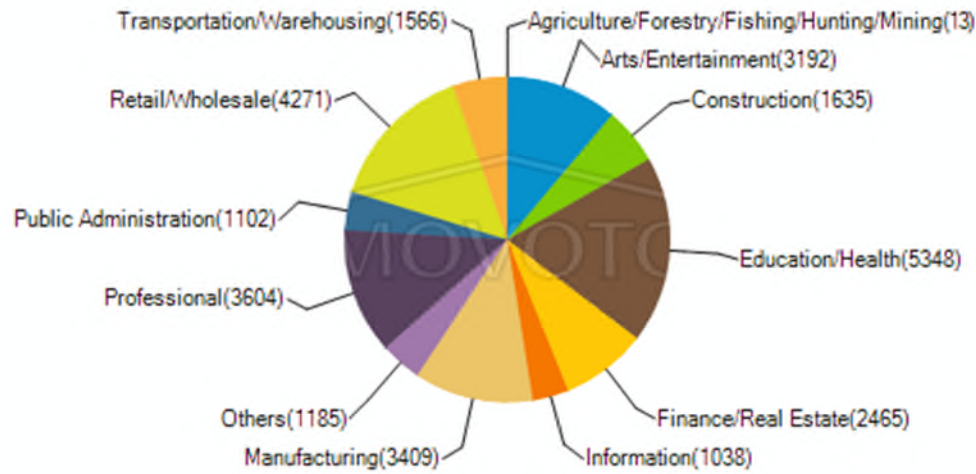

Tempe

Population demographics in Tempe AZ

Population by Education Level

Population by Sex

Population by Age

Citizenships by Birthplace

Birthplace for Foreign Born Polouation

Civilian Employment Industry

Means of Transportation to Work

- Walk or by Bicycle
- Work at Home
- Others
- Private Vehicle
- Public Transportation
- Taxi

Population by Race

- African American
- Asian or Pacific Islander
- Indian
- Mixed Races
- Others
- White